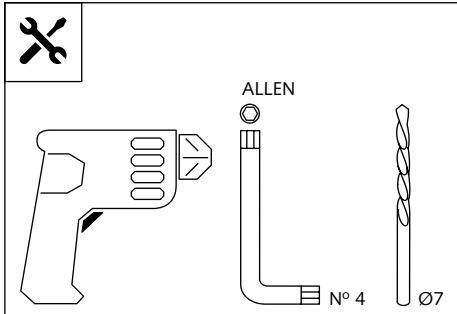

Ref.: 6007 ☐

Ref.: 5852 ☐

Ref.: 5853 ☐

Ahumado/Smoke ☐

Transparente/Clear ☐