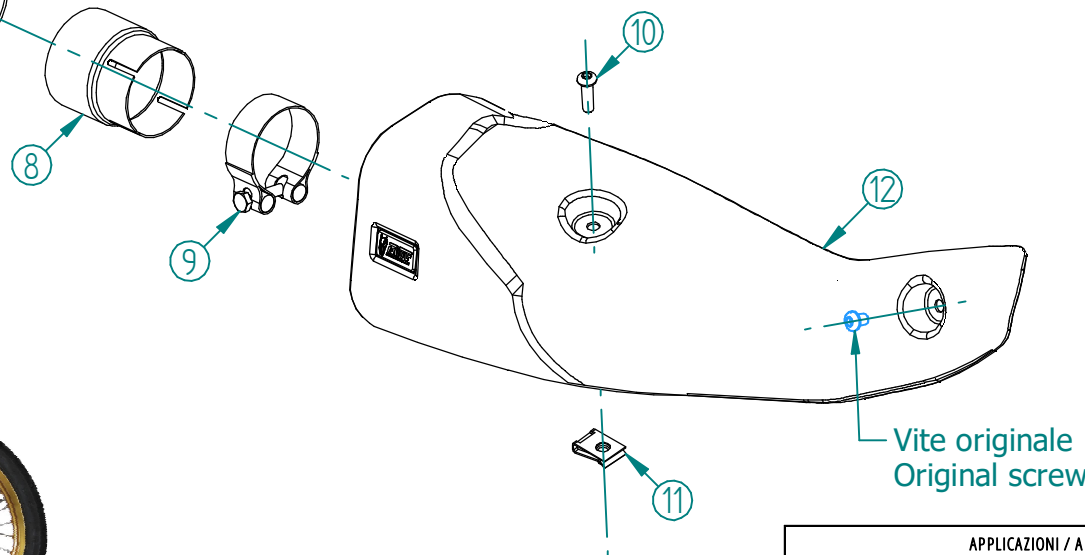

#	DESCRIPTION	PART NUMBER	QTY
1	Silenziatore / Muffler db killer 50.DK.091.0	SPEED EDGE 350	1
2	Vite M8x45 / Screw M8x45	50.73.602.1	1
3	Rondella in alluminio nera / Black aluminium washer	50.73.221.1	1
4	Staffa / Bracket	50.SS.1424.0	1
5	Rondella di sicurezza / Safety washer	50.73.604.1	2
6	Vite M8 x 16 / Screw M8 x 16	50.73.098.1	2
7	Dado M8 flangiato / Flanged nut M8	50.73.393.1	1
8	Tubo di raccordo / Link pipe	9773S061SRX	1
9	Fascetta Ø 48/51 mm / Pipe clamp Ø 48/51 mm	50.FA.007.1	1
10	Vite M6x20 / Screw M6x20	50.73.827.1	1
11	Dado rapido M6 / Cage nut M6	50.66.009.1	1
12	Cover in carbonio / Carbon cover	50.CR.067.0	1

APPLICAZIONI / APPLICATIONS		
CODICE / CODE	SILENZIATORE / MUFFLER	TUBO / PIPE
S.061.LRX	INOX / ST. STEEL	INOX / ST. STEEL
S.061.LRB	STEEL BLACK	INOX / ST. STEEL